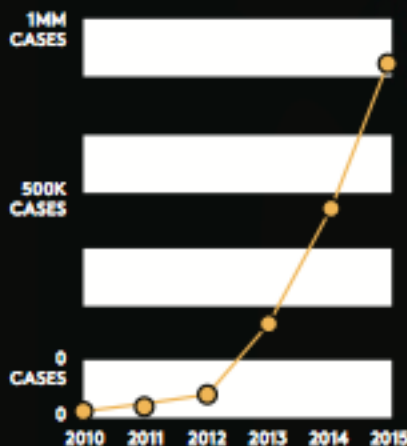

+41.4% +60.2%
VOLUME % CHANGE

REJUVENATING THE STOLI® FLAVOR FRANCHISE

A fresh, fun, young premium expression of Stoli® Vodka with Real Fruit Juice, to attract a new demographic of consumers.

Packaging and name delivers on authenticity and high quality, building on Stoli® Brand Equity.

2 fastest growing flavors in the category, 100% incremental to the Stoli® portfolio!

GROWTH IN THE "REAL FRUIT JUICE" FLAVOR VODKA SEGMENT

EXPLOSIVE GROWTH IN NEW "REAL FRUIT JUICE VODKA" PRODUCTS.**

*SOURCE: NIELSEN, SCANTRACK, TTL US XADC + LIQUOR PLUS, TTL VODKA FLAVORED, 52 WEEKS ENDING 03/26/14
**SOURCE: IWSR 2014